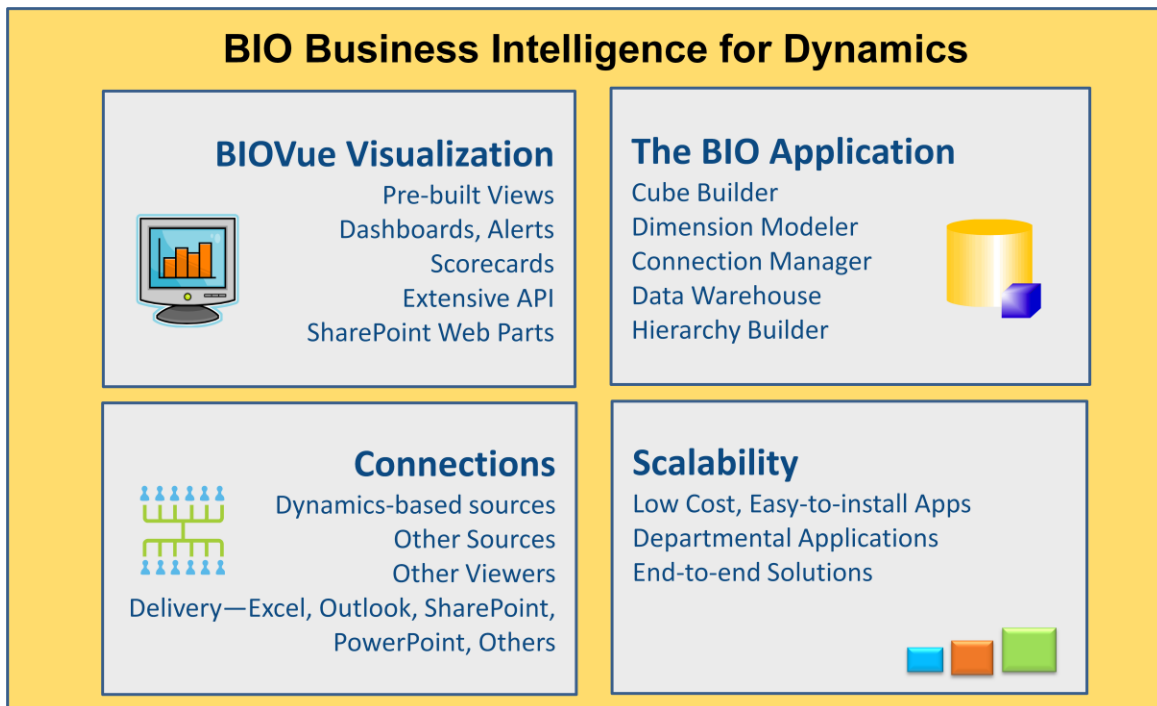

The Complete Business Intelligence Solution for Microsoft Dynamics

BIO® is a complete end-to-end business intelligence and reporting solution made expressly for Microsoft Dynamics™. BIO combines a world class visualization tool with a full-featured business intelligence platform and connections to Microsoft Dynamics data as well as the ability to connect with other data sources and multiple delivery options.

Use BIO to identify trends and exceptions for rapid decision making, maximize the value of information coded to Dimensions, streamline analysis by eliminating cumbersome manual data retrieval and aggregation processes, automatically create KPI's or metrics to better monitor business operations, enhance employee productivity, and improve your bottom line.

There is a BIO solution for any size need, from low cost, entry-level applications to end-to-end solutions for the entire enterprise. Get the most out of your Microsoft Dynamics data, without programming.